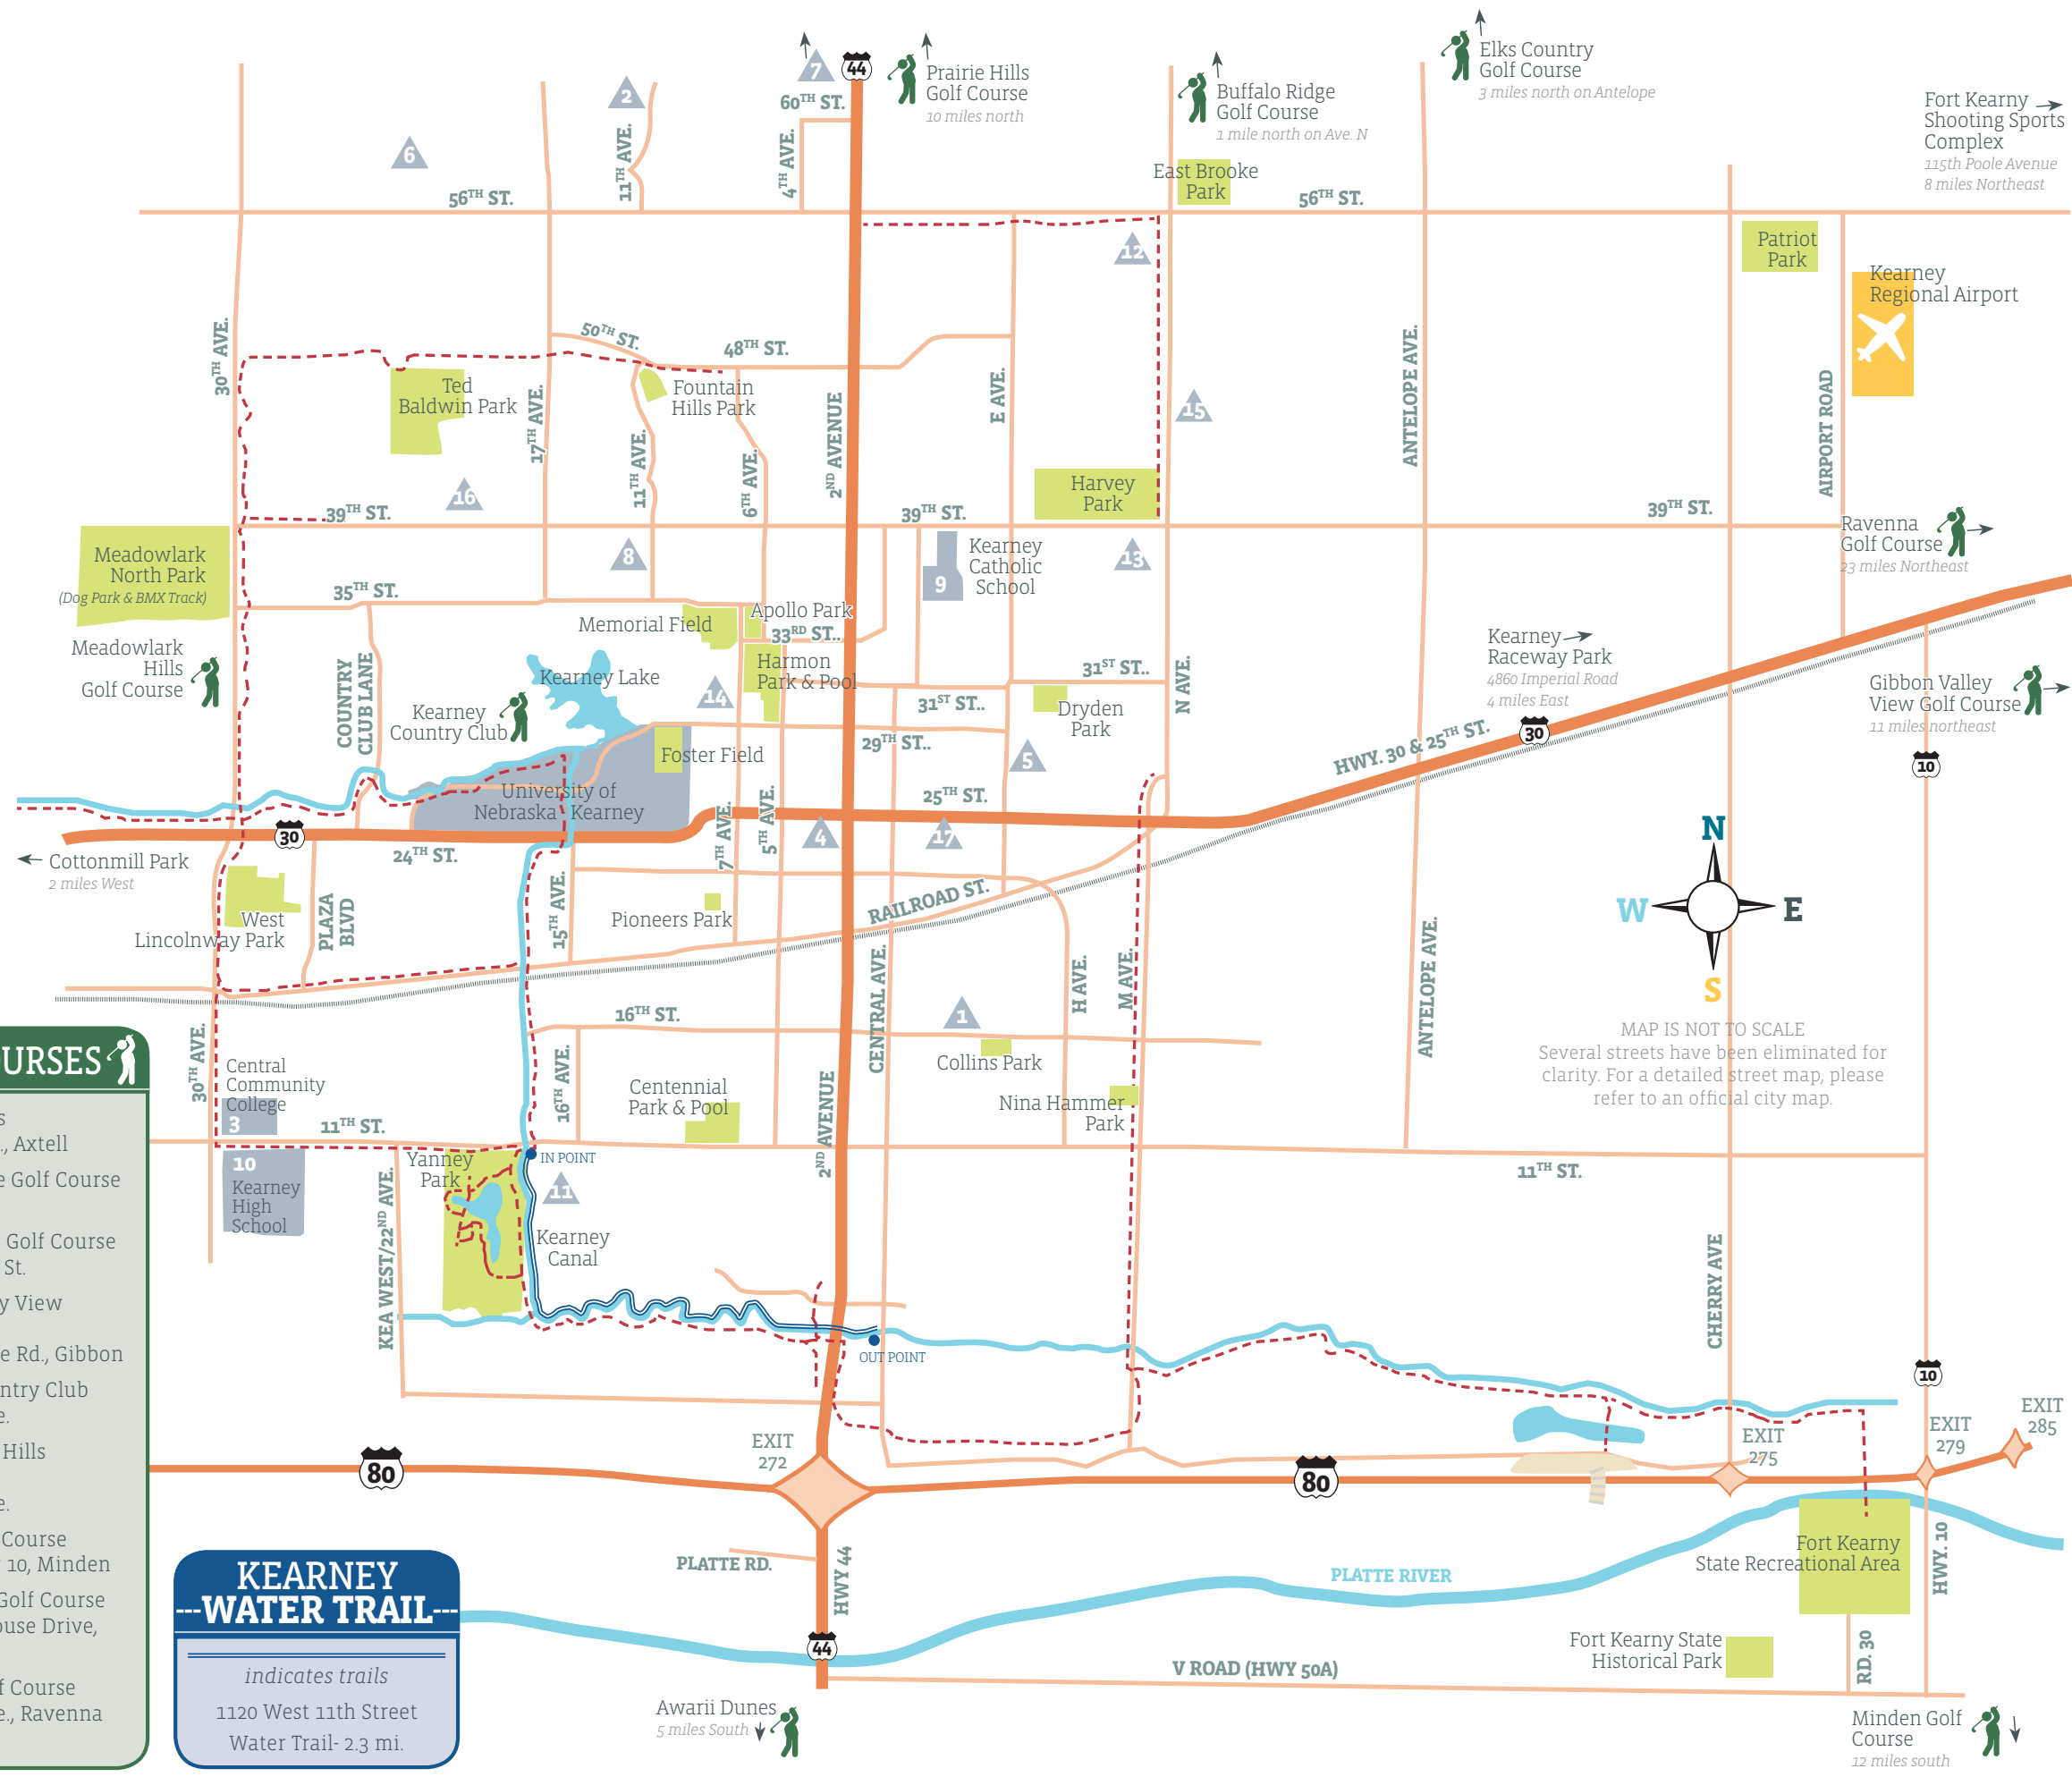

GOLF COURSES

- Awarii Dunes
  592 South Rd., Axtell
- Buffalo Ridge Golf Course
  7335 Ave. N
- Elks Country Golf Course
  2635 E. 103rd St.
- Gibbon Valley View Golf Course
  14155 Pawnee Rd., Gibbon
- Kearney Country Club
  2800 19th Ave.
- Meadowlark Hills Golf Course
  3300 30th Ave.
- Minden Golf Course
  16 St. N. Hwy 10, Minden
- Prairie Hills Golf Course
  21400 Clubhouse Drive, Pleasanton
- Ravenna Golf Course
  1117 Alba Ave., Ravenna

KEARNEY WATER TRAIL

indicates trails
1120 West 11th Street
Water Trail - 2.3 mi.

SCHOOLS

1. Bryant Elementary
   1611 Ave. C
2. Buffalo Hills Elementary
   6110 11th Ave.
3. Central Community College
   1215 30th Ave.
4. Central Elementary
   300 W. 24th St.
5. Emerson Elementary
   2705 Ave. E
6. Faith Christian School
   5710 19th Ave.
7. Glenwood Elementary
   8105 9th Ave.
8. Horizon Middle School
   915 W. 35th St.
9. Kearney Catholic School
   110 E. 35th St.
10. Kearney High School
    2702 West 11th St.
11. Kenwood Elementary
    915 16th Ave.
12. Meadowlark Elementary
    1010 E. 53rd St.
13. Northeast Elementary
    910 E 34th St.
14. Park Elementary
    3000 7th Ave.
15. Sunrise Middle School
    4611 Ave. N
16. Windy Hills Elementary
    4211 20th Ave.
17. Zion Lutheran Elementary
    2421 Ave. C

PARKS

- Apollo Park
  33rd St. & 6th Ave.
- Centennial Park & Pool
  700 W. 11th St.
- Collins Park
  16th St. & Ave. E
- Cottonmill Park
  2797 Cottonmill Ave.
- Dryden Park
  601 E. 31st St.
- Eastbrooke Park
  Eastbrooke Drive & Ave. T
- Fort Kearny State Historical Park
  1020 V Road (Hwy 50)
- Fort Kearny State Recreational Area
  Hwy 50A (V Road & Rd. 30)
- Foster Field (Cope Stadium)
  2708 12th Ave.
- Fountain Hills Park
  11th Ave. & 48th St.
- Harmon Park & Pool
  3100 5th Ave.
- Harvey Park
  4205 Ave. I
- Meadowlark North Park (Dog Park & BMX Track)
  30th Ave. & 39th St.
- Memorial Field (Baseball)
  3311 8th Ave.
- Nina Hammer Park
  13th St. & Ave. M
- Patriot Park
  4511 E. 56th St.
- Pioneer Park
  20th St. & 6th Ave.
- Ted Baldwin Park
  4600 19th Ave.
- West Lincolnway Park
  2121 30th Ave.
- Yanney Park
  2020 W. 11th St.

HIKE & BIKE TRAIL

indicates trails
Cottonmill Park to the Archway - 8.78 mi.
Cottonmill Park to Fort Kearny Recreation Area - 13.10 mi.

MAP IS NOT TO SCALE
Several streets have been eliminated for clarity. For a detailed street map, please refer to an official city map.