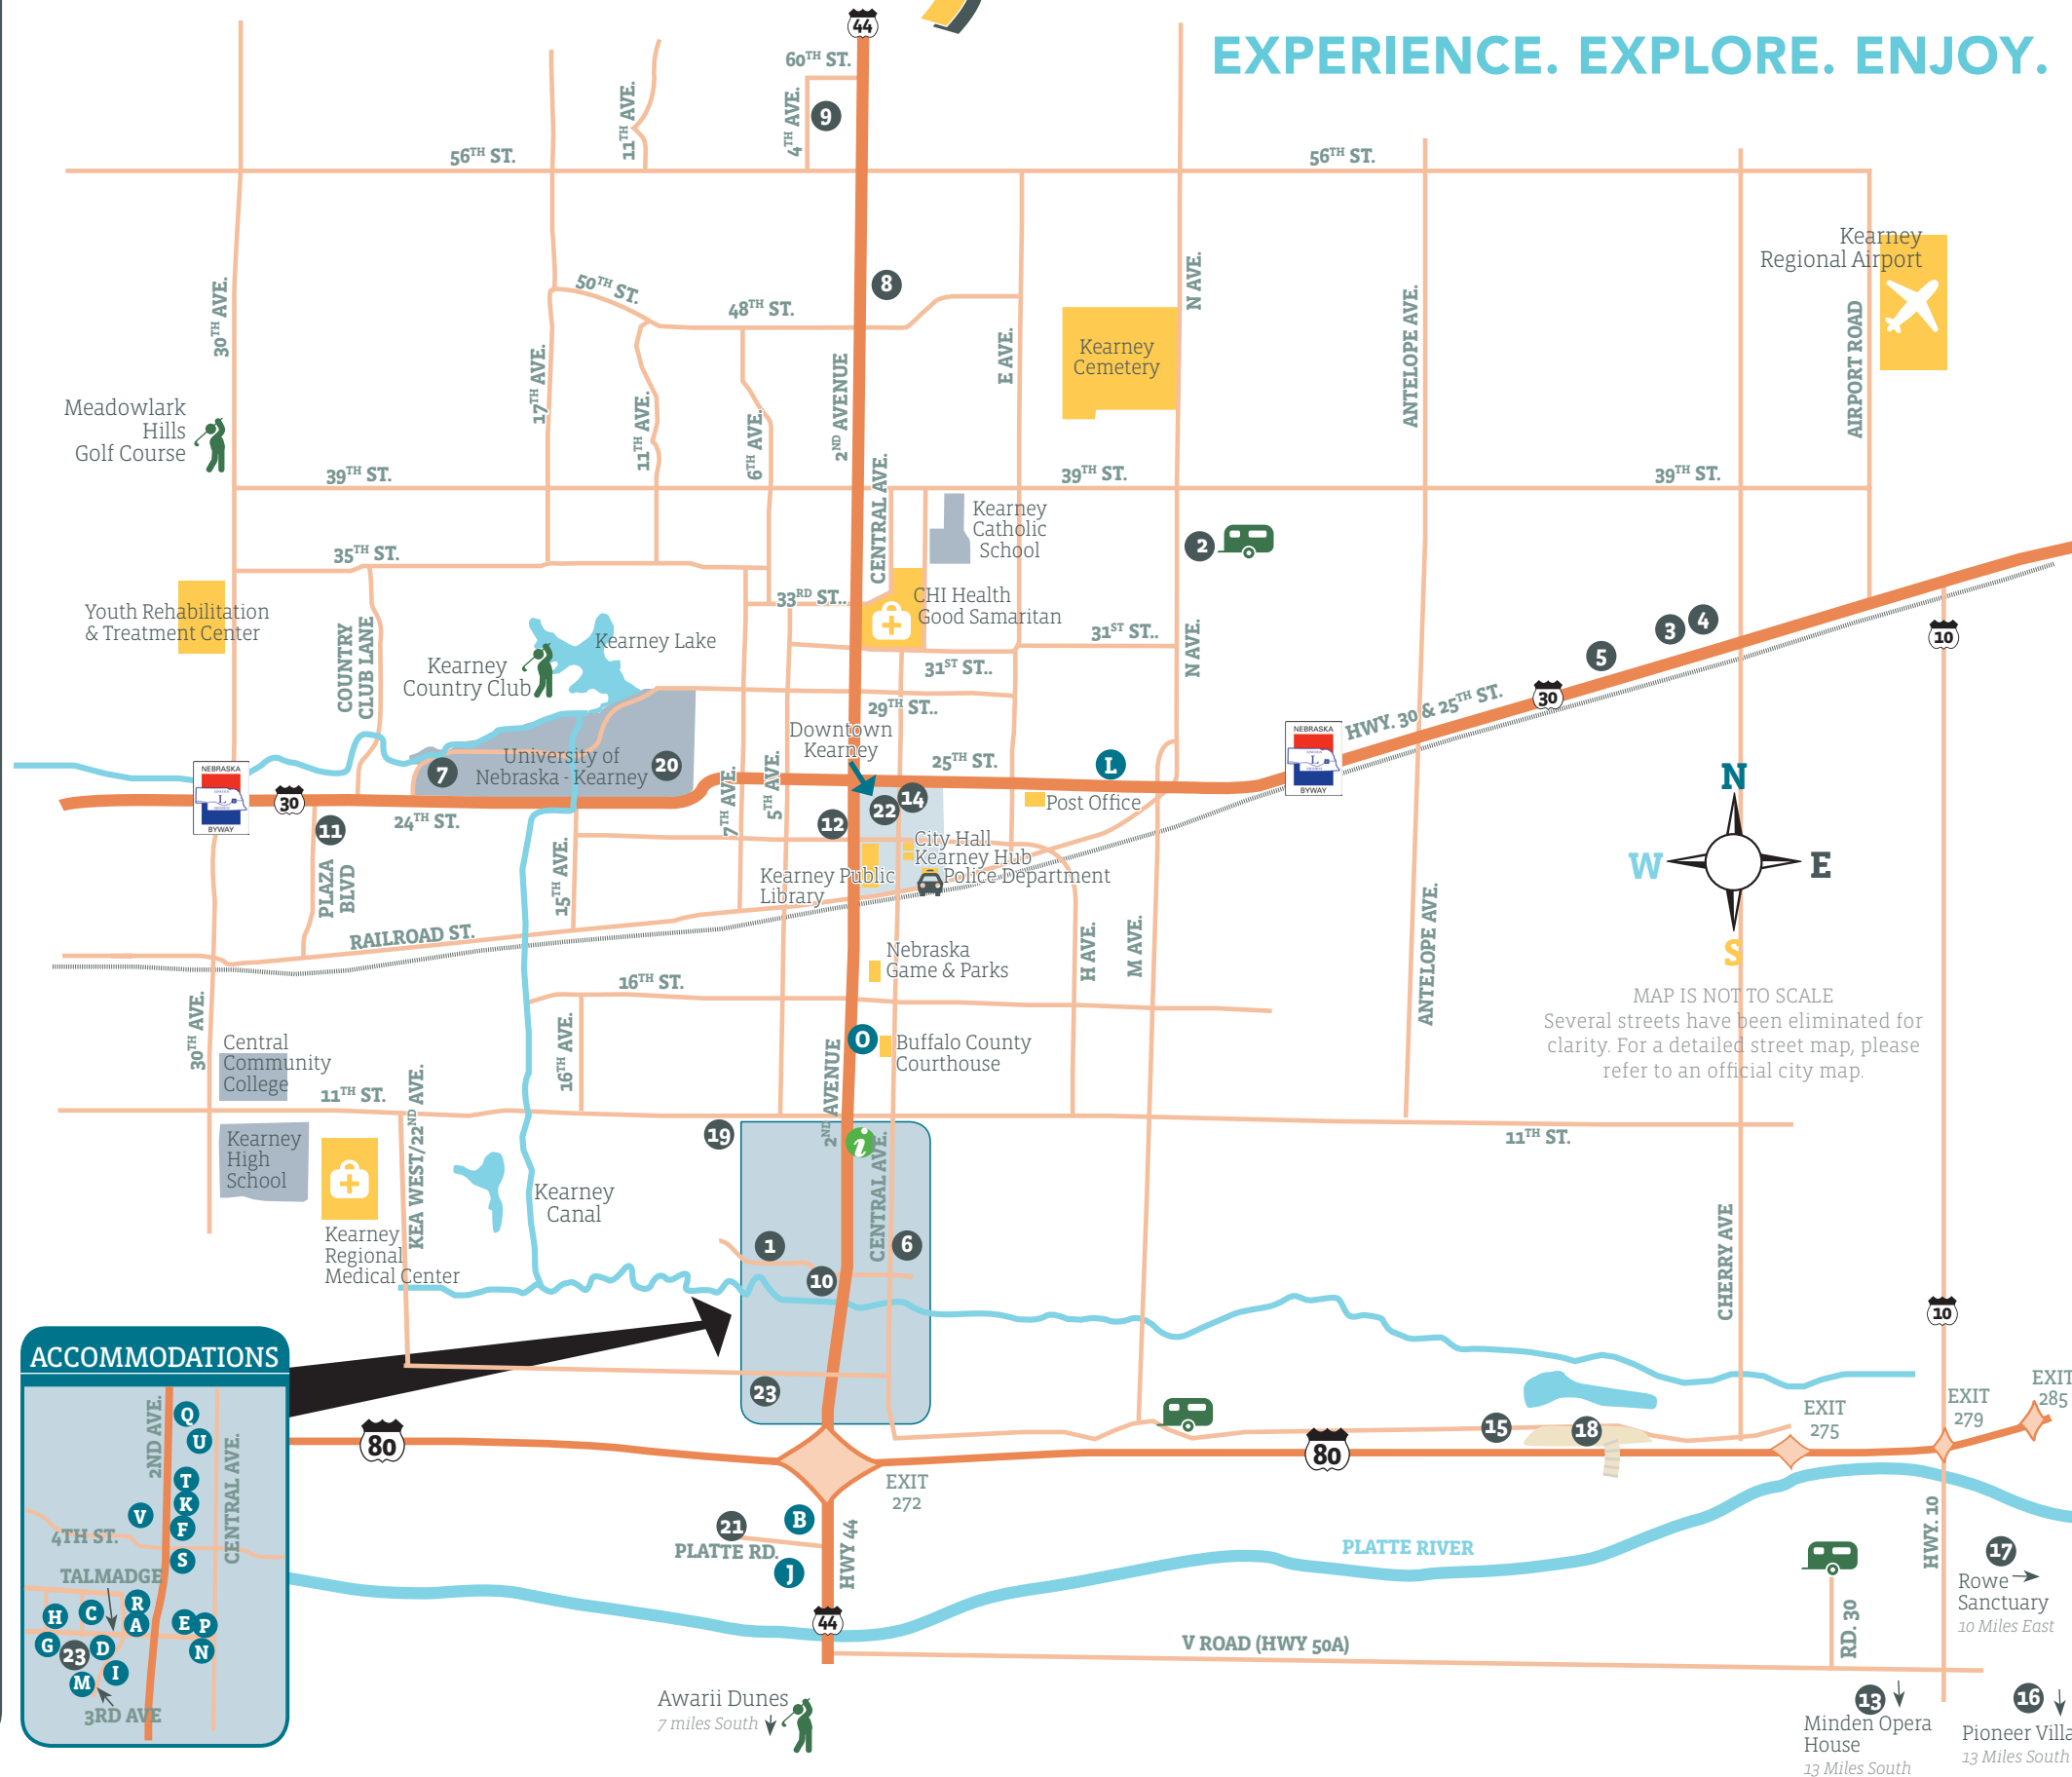

POINTS OF INTEREST

1. Big Apple Fun Center
500 W. 4th Street
2. Buffalo County Fairgrounds
3807 Ave. N
3. Cabela's
3600 E Hwy 30
4. Classic Car Collection
3600 E Hwy 30
5. Cookbooks by Morris Press
3212 E Hwy 30
6. Fort Kearney Museum
131 Central Ave.
7. Frank Museum
2010 University Dr.
8. Hilltop Mall/Theaters
5011 2nd Ave.
9. Kearney Area Children's Museum
5827 4th Ave.
10. Kearney Cinema 8 Theaters
300 3rd Ave.
11. Kearney Community Theatre
83 Plaza Blvd.
12. Merryman Performing Arts Center
225 W. 22nd St.
13. Minden Opera House
322 East 5th St., Minden
14. Museum of Nebraska Art
2401 Central Ave.
15. Nebraska Firefighters Museum
2434 E. 1st St.
16. Pioneer Village
138 Hwy. 6, Minden
17. Rowe Sanctuary - Audubon
44450 Elm Island Rd., Gibbon
18. The Archway
3060 E. 1st St.
19. Trails & Rails Museum
710 W. 11th St.
20. University of Nebraska - Kearney
905 W 25th St.
21. Viera Event Center
609 Platte Rd.
22. World Theatre
2318 Central Ave.
23. Younes Conference Center
416 W. Talmadge Rd.

KEARNEY, NEBRASKA

EXPERIENCE. EXPLORE. ENJOY.

ACCOMMODATIONS

This inset map shows a grid of streets including 4th St., 3rd Ave., Talmadge, Central Ave., and 2nd Ave. Various letters (A, B, C, D, E, G, H, I, J, K, L, M, N, O, P, Q, R, S, T, U, V) are placed at different intersections to indicate the locations of hotels and motels listed in the 'HOTELS' section.

HOTELS

- A. AmericInn
- B. Best Western PLUS Mid NE Inn & Suites
- C. Candlewood Inn & Suites
- D. Comfort Inn
- E. Country Inn & Suites
- F. Econo Lodge
- G. Fairfield Inn & Suites
- H. Hampton Inn
- I. Holiday Inn
- J. Holiday Inn Express
- K. Howard Johnson
- L. Kearney Inn
- M. LaQuinta Inn & Suites
- N. Microtel Inn & Suites
- O. Midtown Western Inn
- P. Motel 6
- Q. New Victorian Inn & Suites
- R. Quality Inn
- S. Ramada
- T. Rodeway Inn & Suites
- U. Super 8
- V. Western Inn South